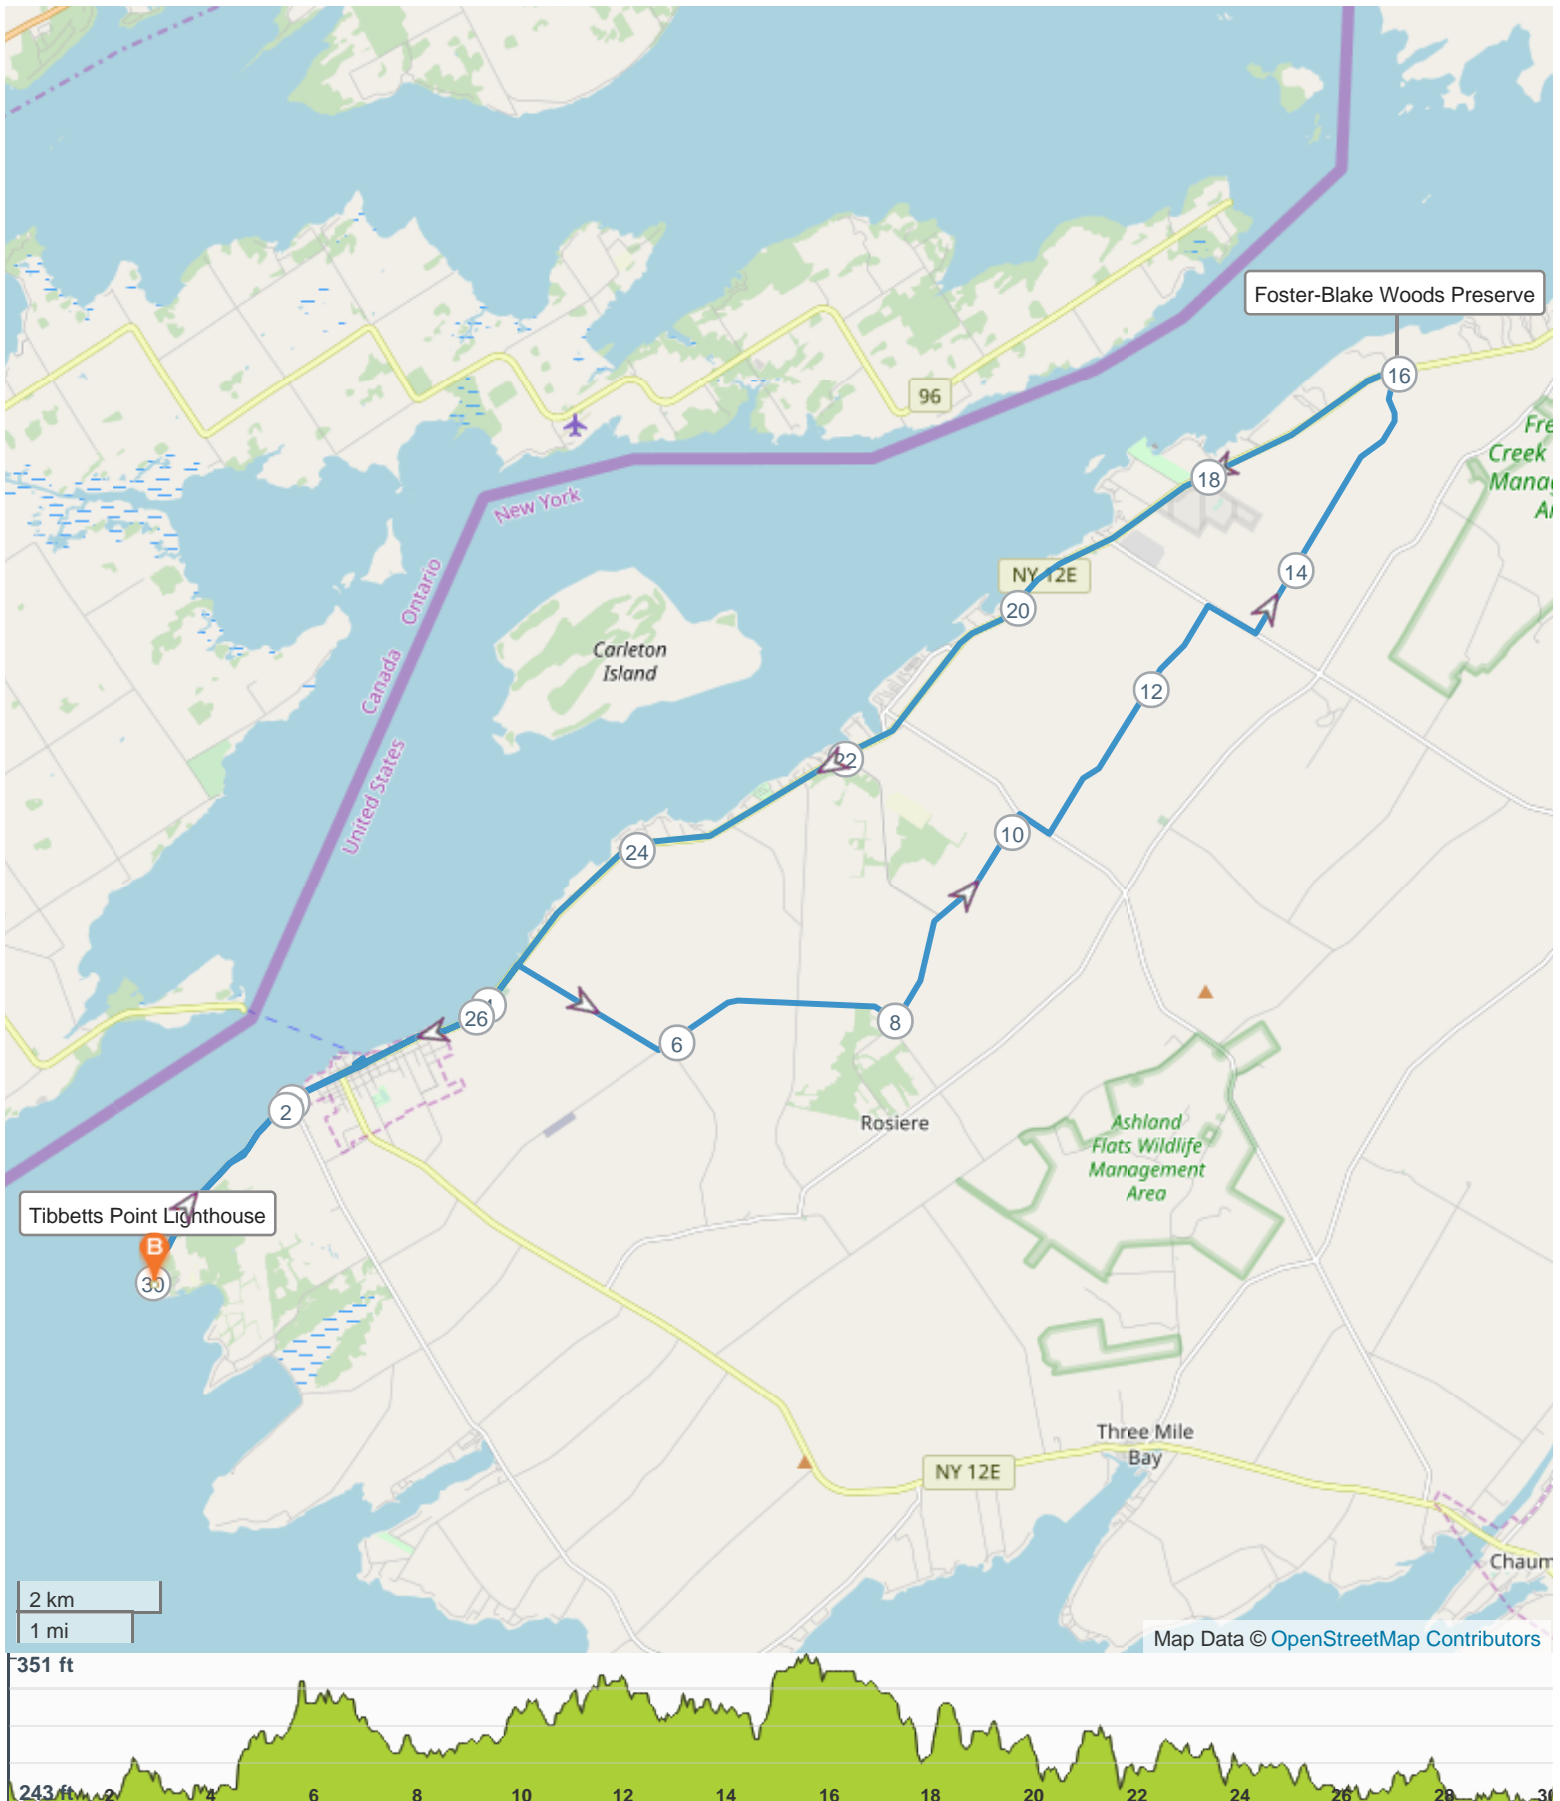

Tibbetts Point/Foster Blake Wood Preserve

ROUTE DIRECTIONS

No	Miles	Turn	Directions
1	0.000		Start on County Road 6, CR 6
2	0.047	➔	Turn right onto County Road 6, CR 6
3	4.420	➔	Turn right onto Branche Road
4	5.838	➤	Turn left onto Favret Road
5	8.040	➤	Turn left onto Mason Road
6	10.161	➔	Turn right onto Millers Bay Road, CR 8
7	10.465	➤	Turn left onto Mc Keever Road
8	12.883	➔	Turn right onto St Lawrence Road, CR 9
9	13.350	➤	Turn left onto Pelo Road
10	15.987	➔	Turn right onto State Highway 12E, NY 12E
11	27.108	➔	Turn right onto South James Street
12	27.155	➔	Turn right onto Gouvello Street
13	27.280	➔	Turn right onto Broadway Street, NY 12E
14	30.091		