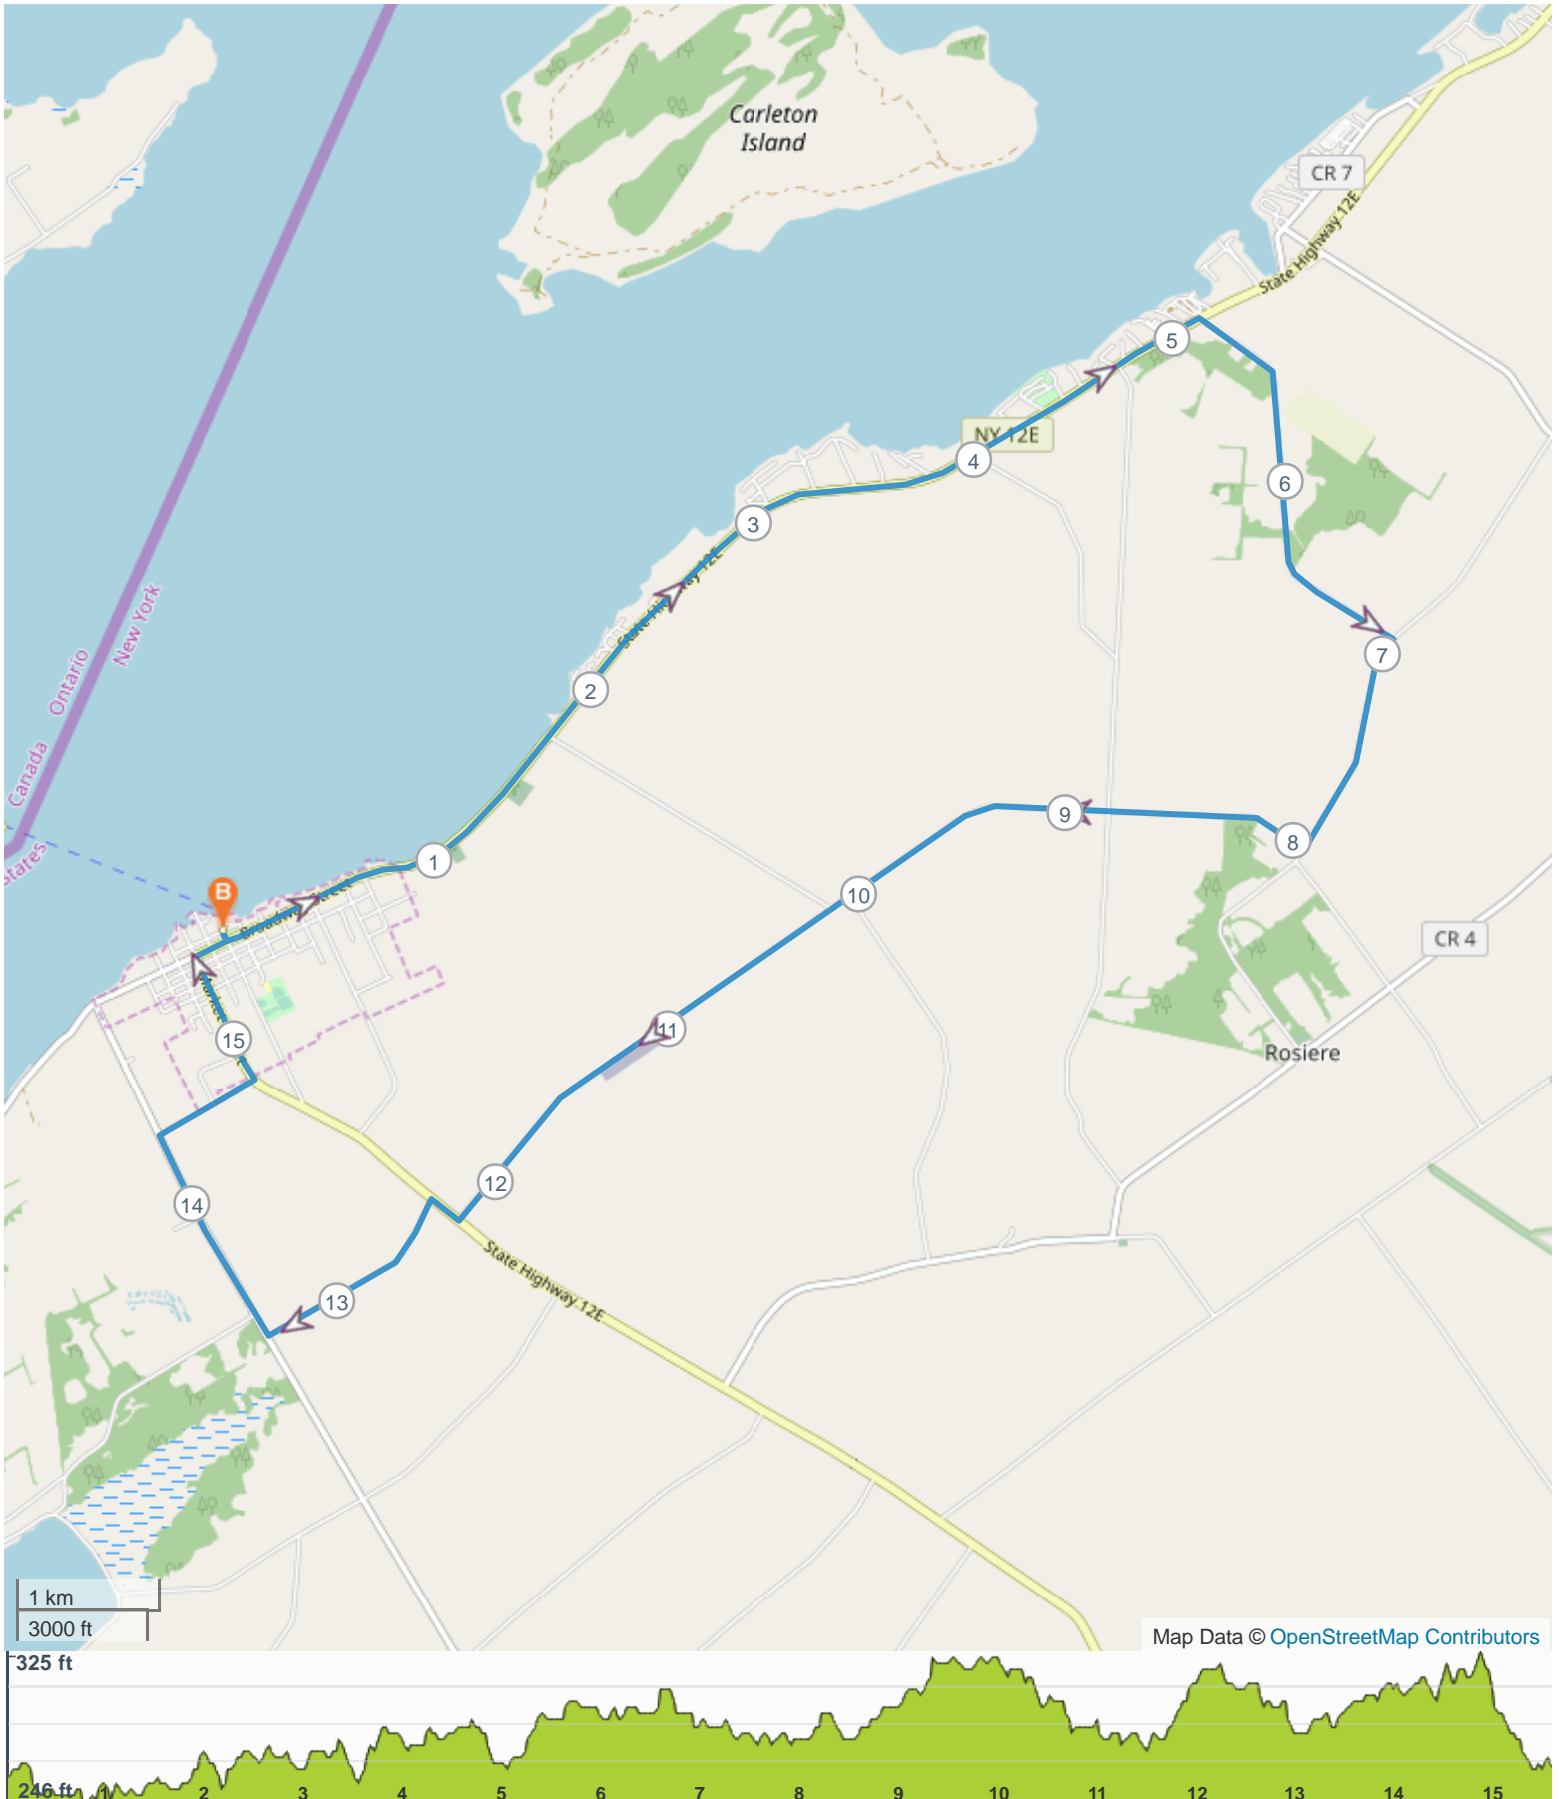

Taste Of Cape Vincent

ROUTE DIRECTIONS

No	Miles	Turn	Directions
1	0.000		Start on Gouvello Street
2	0.044	➔	Turn right onto Broadway Street, NY 12E
3	5.149	➔	Turn right onto Gosier Road
4	6.925	➤	Turn sharp right onto Mason Road
5	7.922	➔	Turn right onto Favret Road
6	12.230	➔	Turn right onto State Highway 12E, NY 12E
7	12.374	➤	Turn left onto Deerlick Road
8	13.326	➔	Turn right onto County Road 6, CR 6
9	14.313	➔	Turn right onto Stone Quarry Road
10	14.789	➤	Turn left onto State Highway 12E, NY 12E
11	15.379	➔	Turn right onto Broadway Street, NY 12E
12	15.531	➤	Turn left onto South James Street
13	15.573		