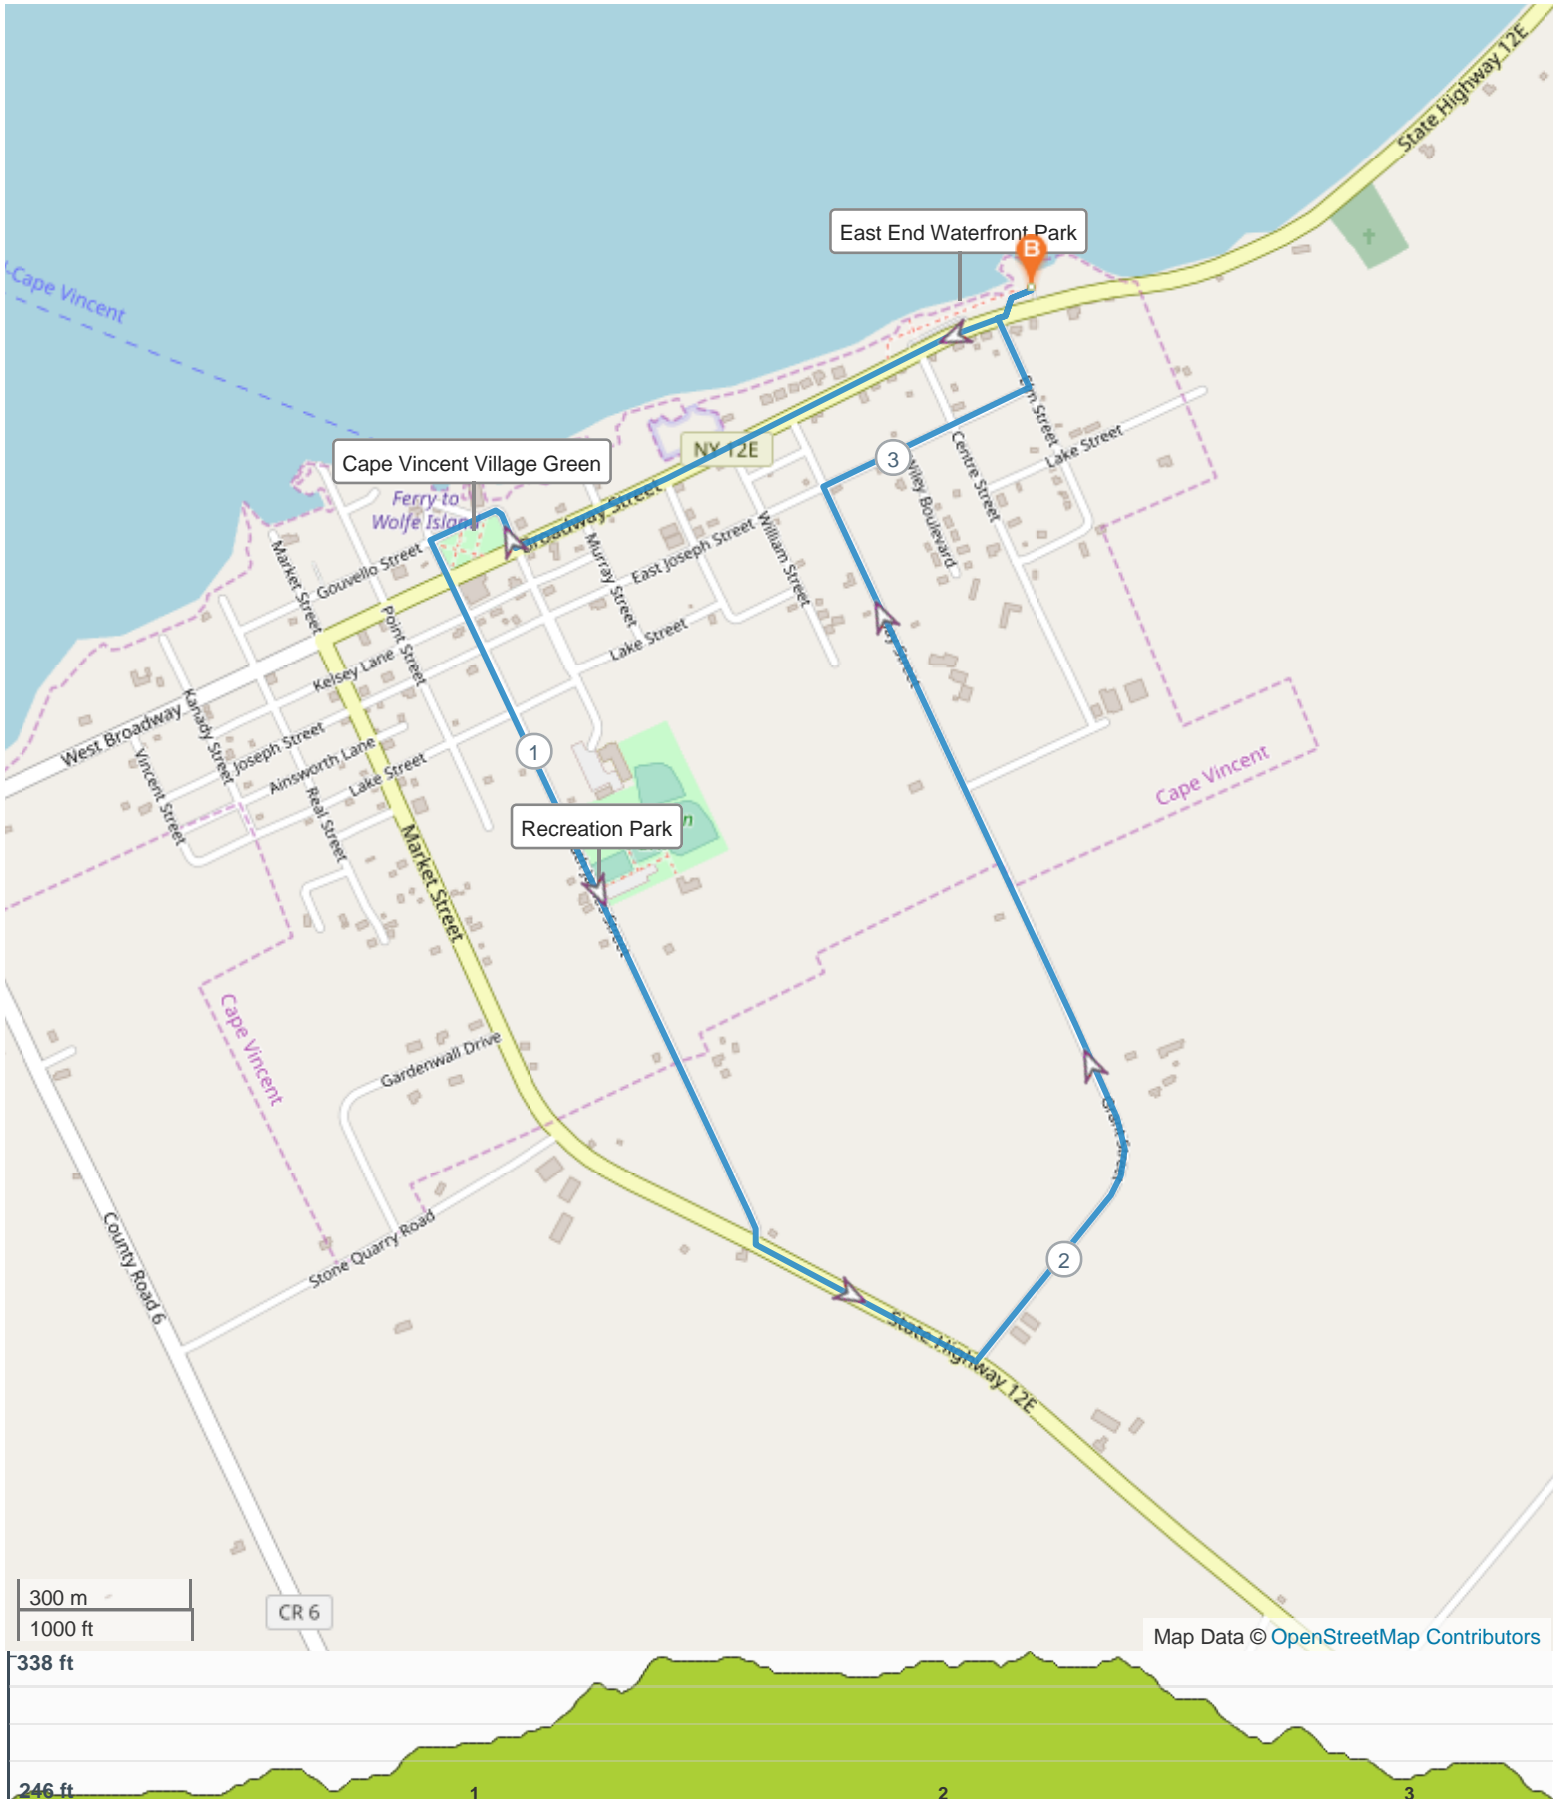

Green Spaces

ROUTE DIRECTIONS

No	Miles	Turn	Directions
1	0.000		Start on Hell Street
2	0.044	➔	Turn right onto Broadway Street, NY 12E
3	0.626	➔	Turn right onto Esseltyne Street
4	0.752	➤	Turn left onto South James Street
5	1.586	➤	Turn left onto State Highway 12E, NY 12E
6	1.855	➤	Turn left onto Grant Street
7	2.920	➔	Turn right onto East Joseph Street
8	3.165	➤	Turn left onto Elm Street
9	3.247	➔	Turn right onto Broadway Street, NY 12E
10	3.256	➤	Turn left onto Hell Street
11	3.300		